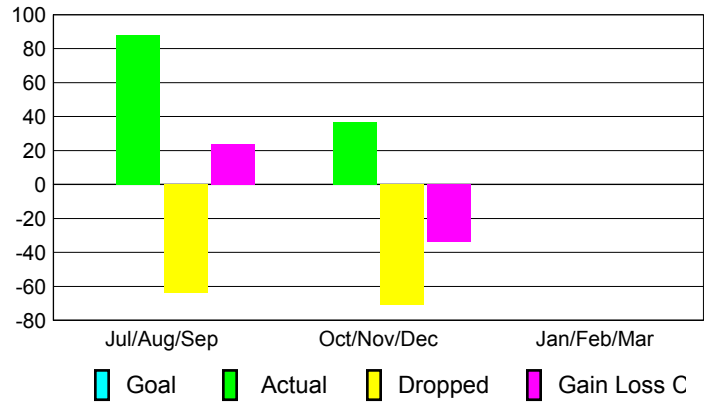

Club Results 2012-2013

Goal, New, Dropped, Gain/Loss

Comparison of Club Gain/Loss

Current Year Compared to the Previous Year

YTD Status Quo Clubs 2012-2013

Status Quo Clubs Compared to Status Quo Members

MEMBERSHIP

Membership Results 2012-2013

Membership 2011-2012

Month	Net Memb Goal	Actual New Memb	Actual Dropped Memb	Gain/Loss of Memb	Gain/Loss of Memb
Jul/Aug/Sep		88	-64	24	104
Oct/Nov/Dec		37	-71	-34	42
Jan/Feb/Mar					85
Totals		125	-135	-10	231

Membership Results 2012-2013

Goal, New, Dropped, Gain/Loss

Comparison of Membership Gain/Loss

Current Year Compared to the Previous Year

Gender Comparison 2012-2013

Jul/Aug/Sep

Oct/Nov/Dec

Jan/Feb/Mar