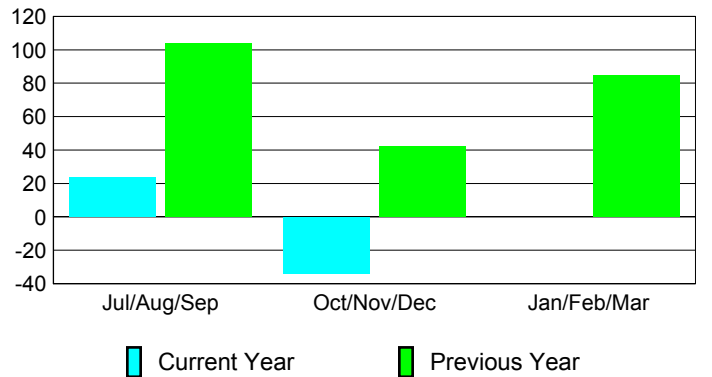

Membership Results 2012-2013

Membership 2011-2012

Month	Net Memb Goal	Actual New Memb	Actual Dropped Memb	Gain/Loss of Memb	Gain/Loss of Memb
Jul/Aug/Sep		88	-64	24	104
Oct/Nov/Dec		37	-71	-34	42
Jan/Feb/Mar					85
Totals		125	-135	-10	231

Membership Results 2012-2013

Goal, New, Dropped, Gain/Loss

Comparison of Membership Gain/Loss

Current Year Compared to the Previous Year

Gender Comparison 2012-2013

Jul/Aug/Sep

Oct/Nov/Dec

Jan/Feb/Mar