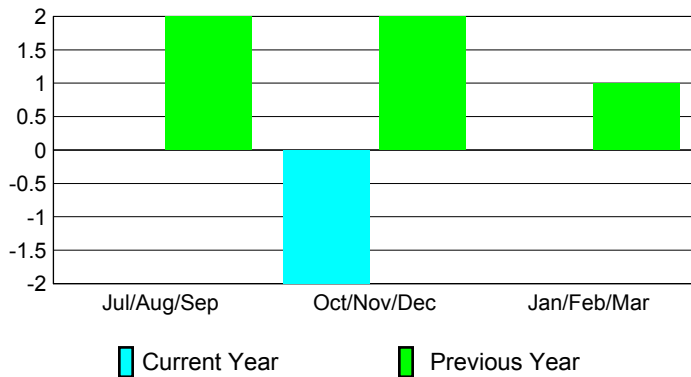

Club Results 2012-2013

Goal, New, Dropped, Gain/Loss

Comparison of Club Gain/Loss

Current Year Compared to the Previous Year

YTD Status Quo Clubs 2012-2013

Status Quo Clubs Compared to Status Quo Members

MEMBERSHIP