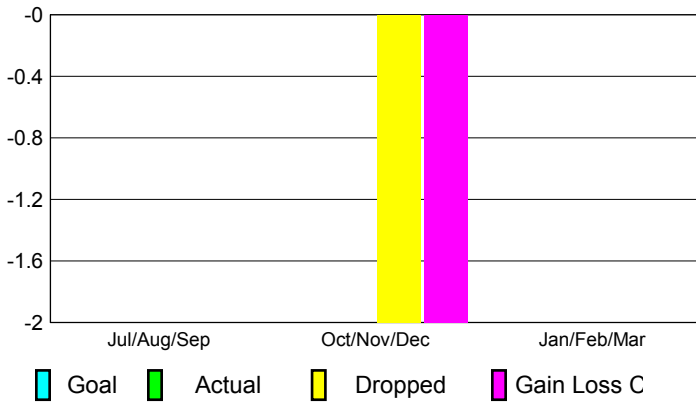

2012-2013 GMT Reports for District (or Undistricted) **District 308 B2**

GMT: **Doctor DATUK K NAGARATNA**

Location: **MALAYSIA**

GMT CA: **5**

CLUBS

Club Results 2012-2013

Clubs 2011-2012

Month	New Club Goal	Actual New Clubs	Actual Dropped Clubs	Gain/Loss of Clubs	Gain/Loss of Clubs
Jul/Aug/Sep		0	0	0	2
Oct/Nov/Dec		0	-2	-2	2
Jan/Feb/Mar					1
Totals		0	-2	-2	5

Club Results 2012-2013

Goal, New, Dropped, Gain/Loss

Comparison of Club Gain/Loss

Current Year Compared to the Previous Year

YTD Status Quo Clubs 2012-2013

Status Quo Clubs Compared to Status Quo Members

MEMBERSHIP